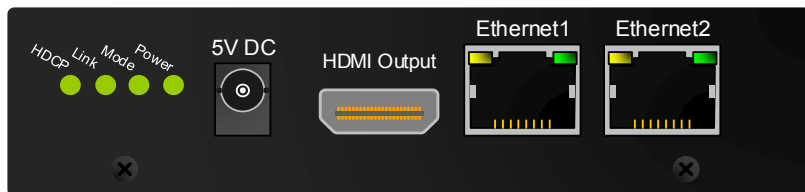

4K-810 panel drawings